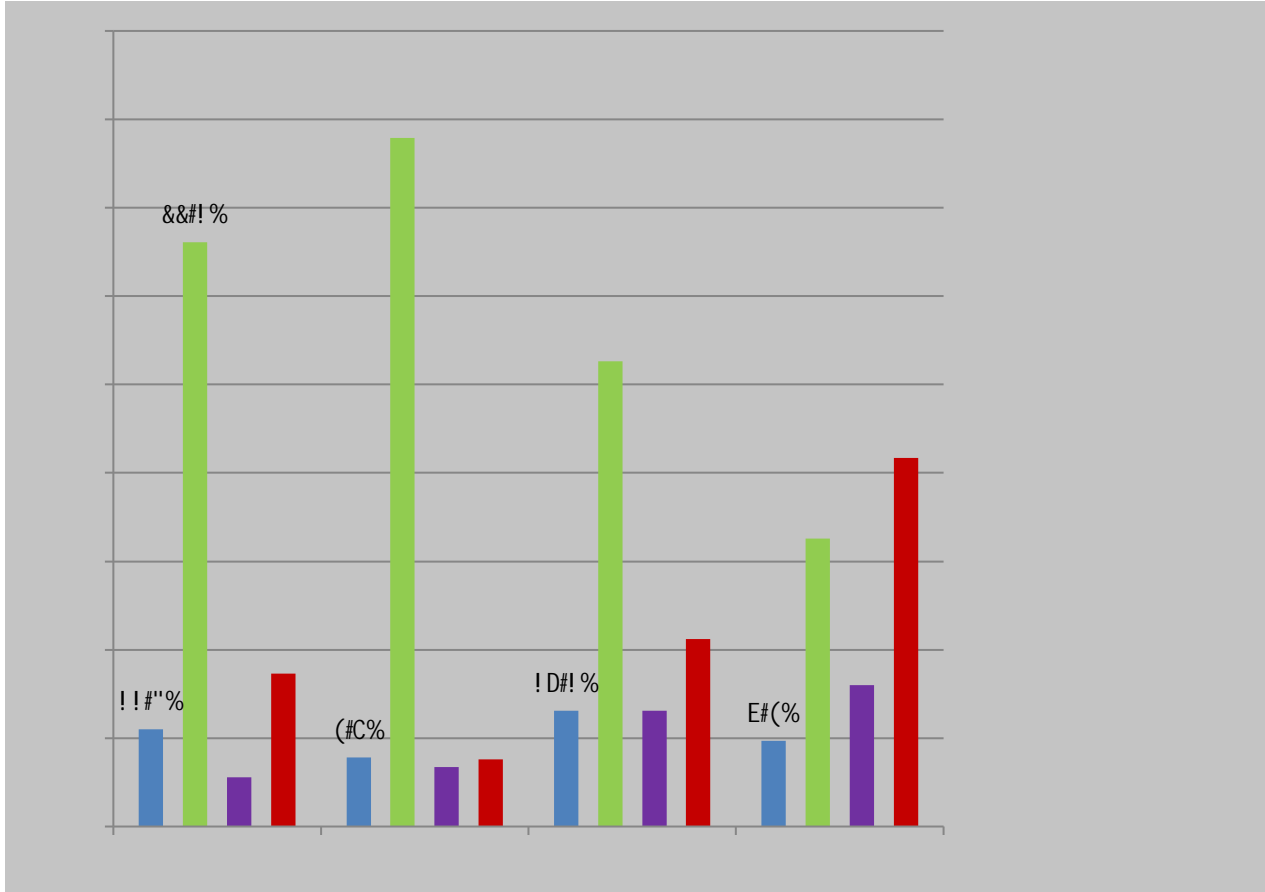

TRANSPORTATION SURVEY RESULTS

NOVEMBER 2019

!

Faculty and Staff Results

Faculty and Staff Results (By Job Classification)

Faculty and Staff Designation

Faculty – 53.7% (254)

Support Staff – 27.7% (131)

Professionals – 12.3% (58)

Managers – 6.3% (30)

!

!

!

Student Results

Student demographics:

Gender

- Female 66.2%
- Male 33.8%

Age

- 16 to 17 years old – 24.9%
- 18 to 19 years old – 49.2%
- 20 to 24 years old – 18.2%
- 25 to 29 years old – 4.1%
- 30 to 39 years old –