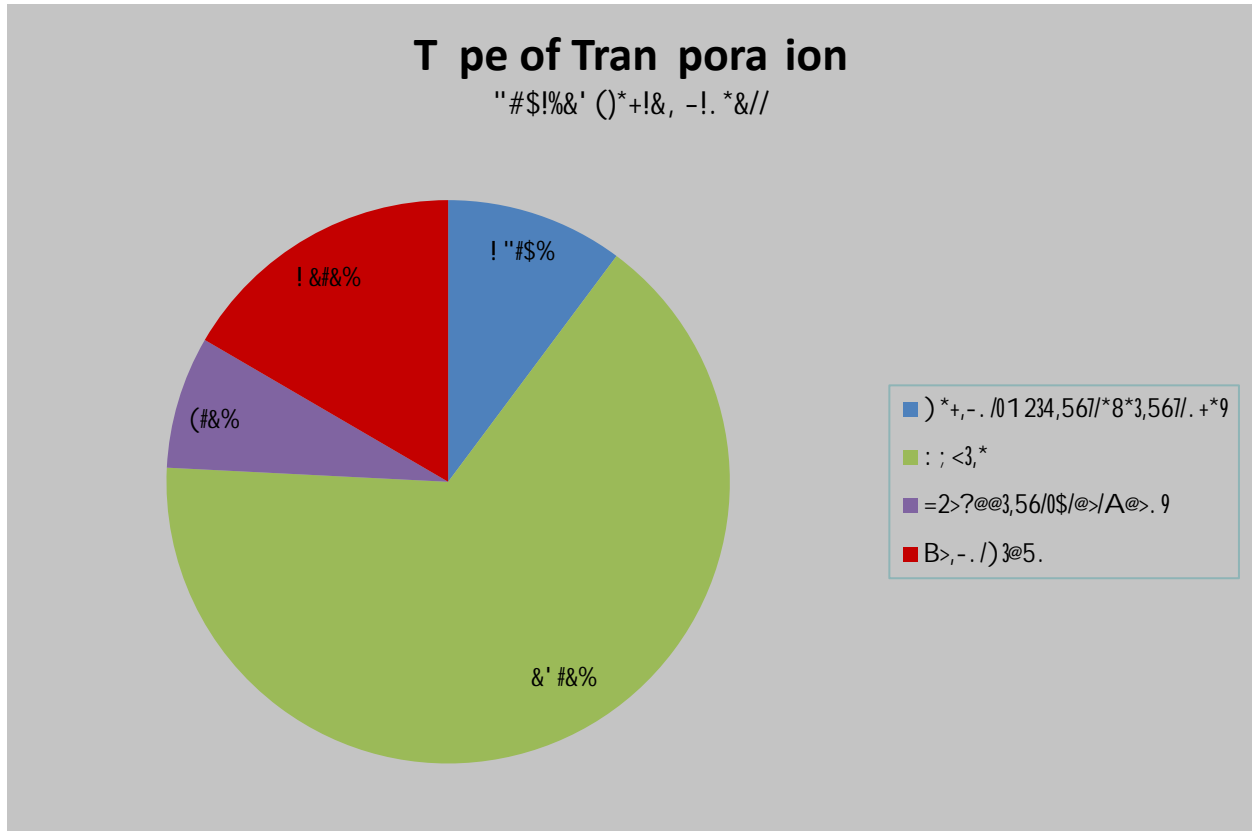

TRANSPORTATION SURVEY RESULTS

NOVEMBER 2019

!

Faculty and Staff Results

Faculty and Staff Results (By Job Classification)

Faculty and Staff Designation

Faculty – 53.7% (254)

Support Staff – 27.7% (131)

- Female 66.2%
- Male 33.8%

Age

- 16 to 17 years old – 24.9%
- 18 to 19 years old – 49.2%
- 20 to 24 years old – 18.2%
- 25 to 29 years old – 4.1%
- 30 to 39 years old –